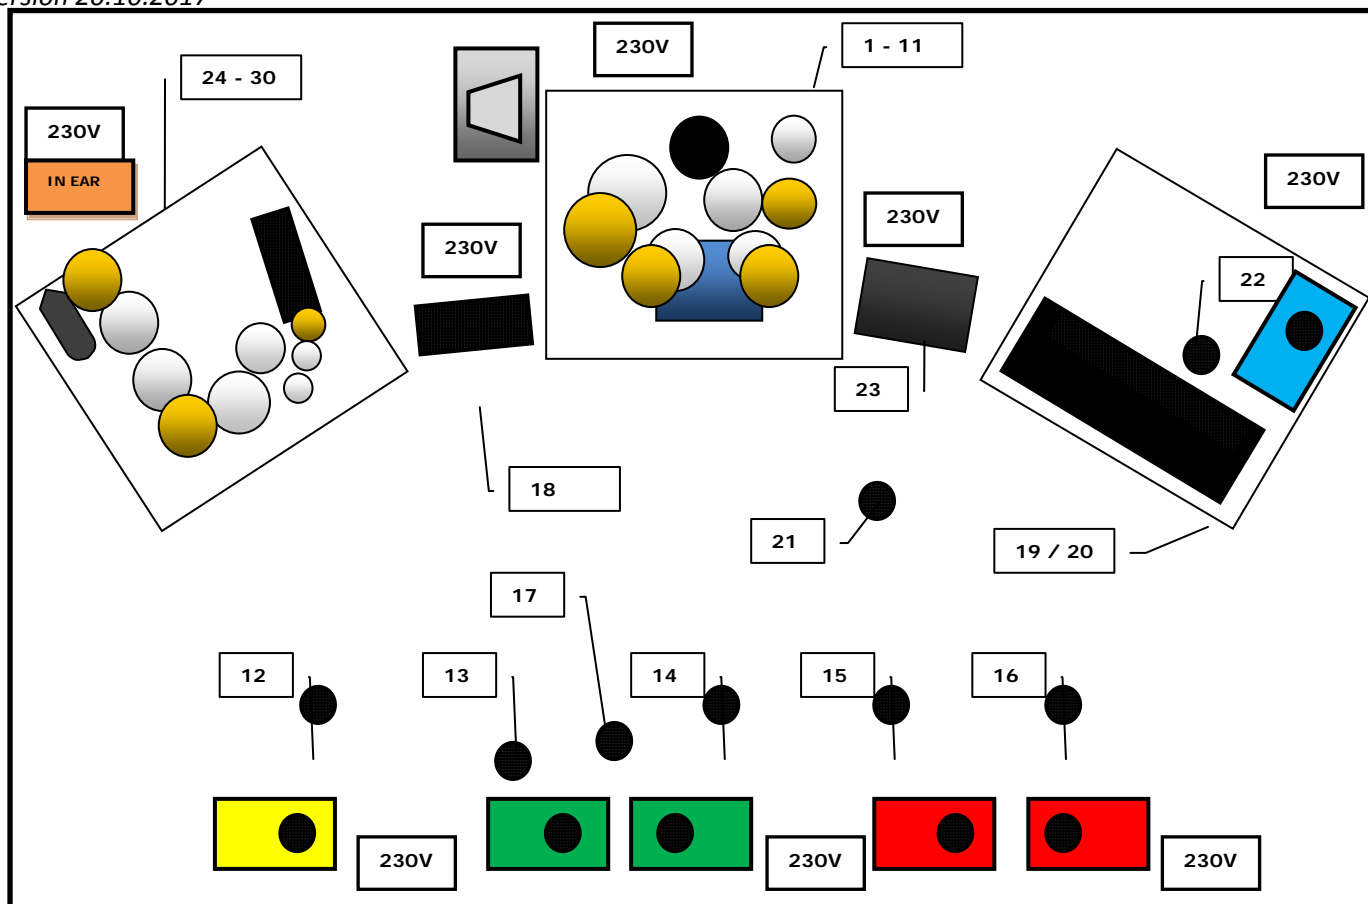

SPINNING WHEEL Stage/Channel - Rider

Version 20.10.2017

Channel-List :

CH			DYN	Routing	CH			DYN	Routing
01	BD	Beta52	Gate	ST	17	Sopr - Sax	KSM9		ST
02	BD	Beta91	Comp	ST	18	E-Guitar 1	SM7B	Comp	ST
03	SN Top 1	SM57	Comp	ST	19	E-Piano L	DI AR-133		GR3/4
04	SN Top 2	KM184			20	E-Piano R	DI AR-133		GR3/4
05	SN Side	SM57	Comp	ST	21	SPK Mario	SM58		ST
06	HiHat	KM184		ST	22	SPK Ueli	SM58		ST
07	Low Tom	D4 Clamp	Gate	ST	23	E-Bass	DI AR-133	Comp	ST
08	Mid Tom	D2 Clamp	Gate	ST	24	Conga low	MD421		ST
09	Hi Tom	D2 Clamp	Gate	ST	25	Conga high	MD421		ST
10	OH Left	KM184		ST	26	Bongo			
11	OH Right	KM184		ST	27	Timbales	D2 Clamp		ST
12	Posaune	Wireless own		GR5/6	28	OH Perc L	KM184		ST
13	Sax Harry	Wireless own		GR5/6	29	UDU	KSM9		ST
14	Sax Armin	Wireless own		GR5/6	30	Megaphon	Beta98		
15	Trump Adi	Wireless own		GR5/6	31	iPOD L			
16	Trump Padi	Wireless own		GR5/6	32	iPOD R			
AUX1	MON	Posaune			GR1/2				
AUX2	MON	Sax			GR3/4	Piano	Stereo Comp Link		
AUX3	MON	Trumpets			GR5/6	Horns	Stereo Comp/DeEsser (own)		
AUX4	MON	Piano			GR7				
AUX5	MON	Drumfill			GR8				
AUX6	IN-EAR	Percussion			L/R	SPLIT	IN-EAR Percussion		