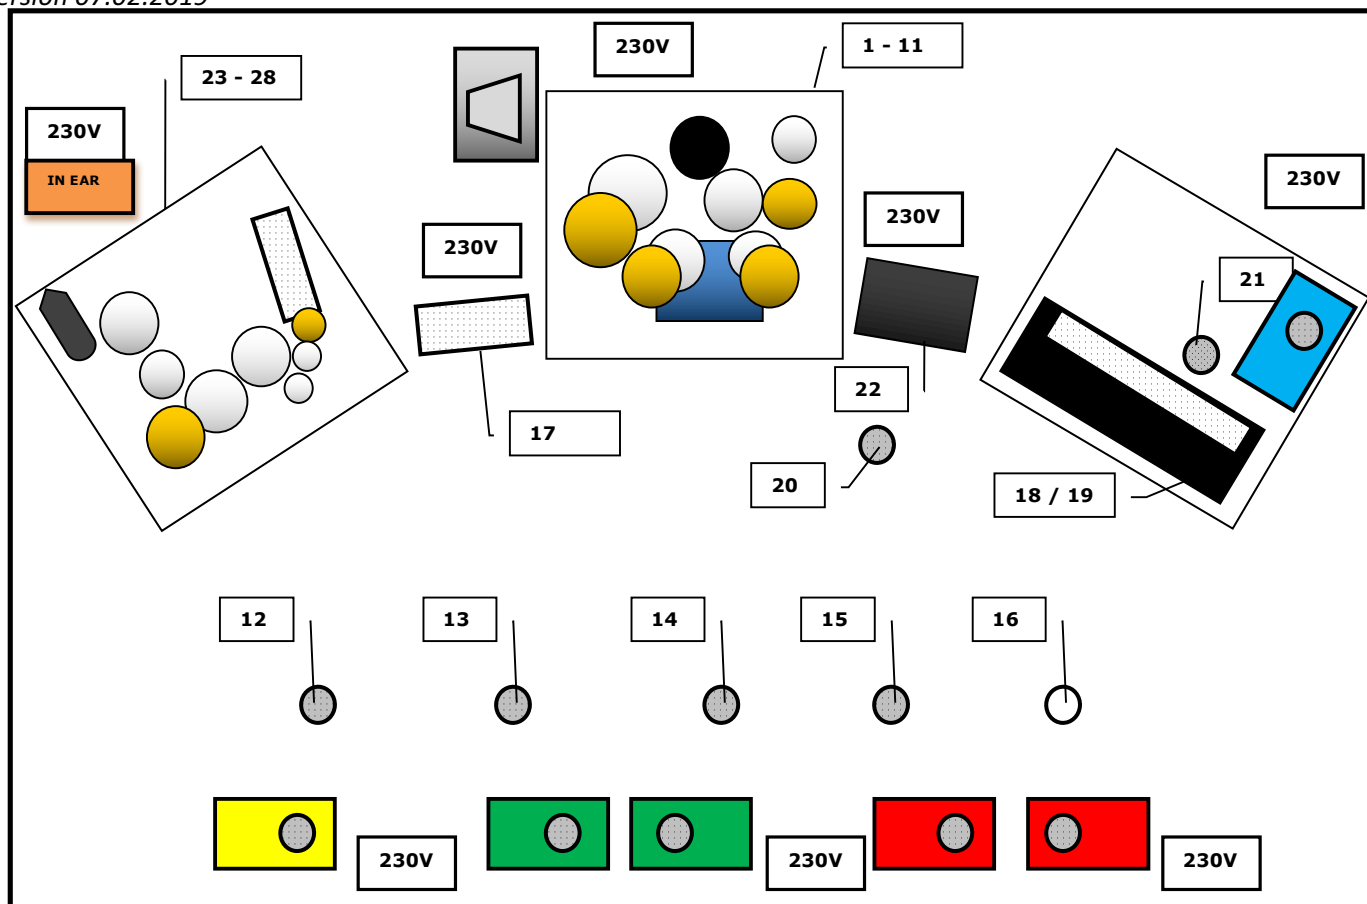

SPINNING WHEEL Stage/Channel - Rider

Version 07.02.2019

CH			DYN	Routing	CH			DYN	Routing
01	BD	Beta52	Gate	ST	17	E-Guitar 1	SM7B	Comp	ST
02	BD	Beta91	Comp	ST	18	E-Piano L	DI AR-133		GR3/4
03	SN Top 1	SM57	Comp	ST	19	E-Piano R	DI AR-133		GR3/4
04	SN Top 2	KM184			20	SPK Mario	SM58		ST
05	SN Side	SM57	Comp	ST	21	SPK Ueli	SM58		ST
06	HiHat	KM184		ST	22	E-Bass	DI AR-133	Comp	ST
07	Low Tom	D4 Clamp	Gate	ST	23	Conga low	MD421		ST
08	Mid Tom	D2 Clamp	Gate	ST	24	Conga high	MD421		ST
09	Hi Tom	D2 Clamp	Gate	ST	25	Bongo			
10	OH Left	KM184		ST	26	Timbales	D2 Clamp		ST
11	OH Right	KM184		ST	27	OH Perc L	KM184		ST
12	Posaune	Wireless own		GR5/6	28	OH Perc R	KM184		ST
13	Sax Harry	Wireless own		GR5/6	29				
14	Sax Armin	Wireless own		GR5/6	30	iPOD L			
15	Trump Adi	Wireless own		GR5/6	31	iPOD R			
16	Trump Padi	Wireless own		GR5/6	32	Talkback			
AUX1	MON	Posaune			GR1/2				
AUX2	MON	Sax			GR3/4	Piano	Stereo Comp Link		
AUX3	MON	Trumpets			GR5/6	Horns	Stereo Comp/DeEsser (own)		
AUX4	MON	Piano			GR7				
AUX5	MON	Drumfill			GR8				
AUX6	IN-EAR	Percussion			L/R	SPLIT	IN-EAR Percussion		